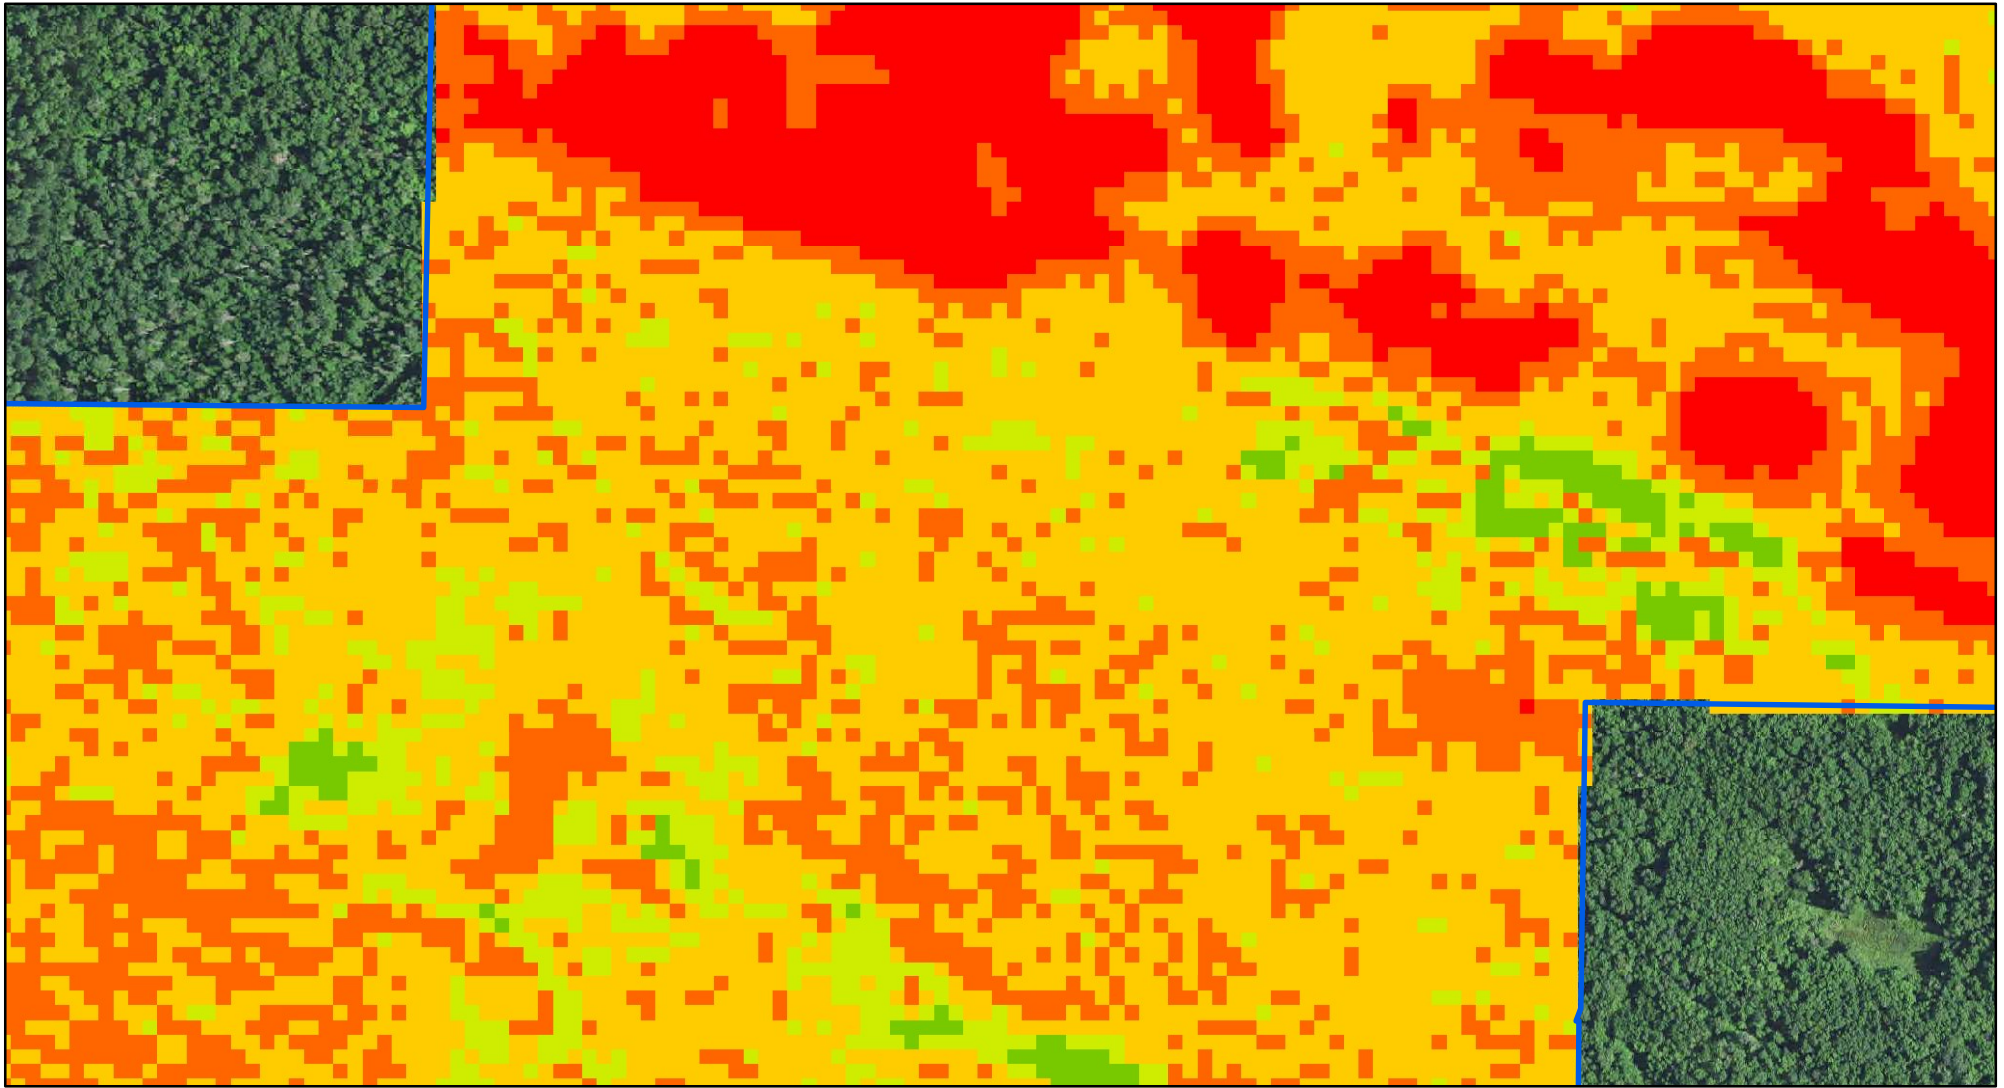

CHANGE DETECTIONS YEAR 1 to YEAR 2

Legend

 Property Boundary

Change Detection Value

 Positive Cover Change

 Negative Cover Change