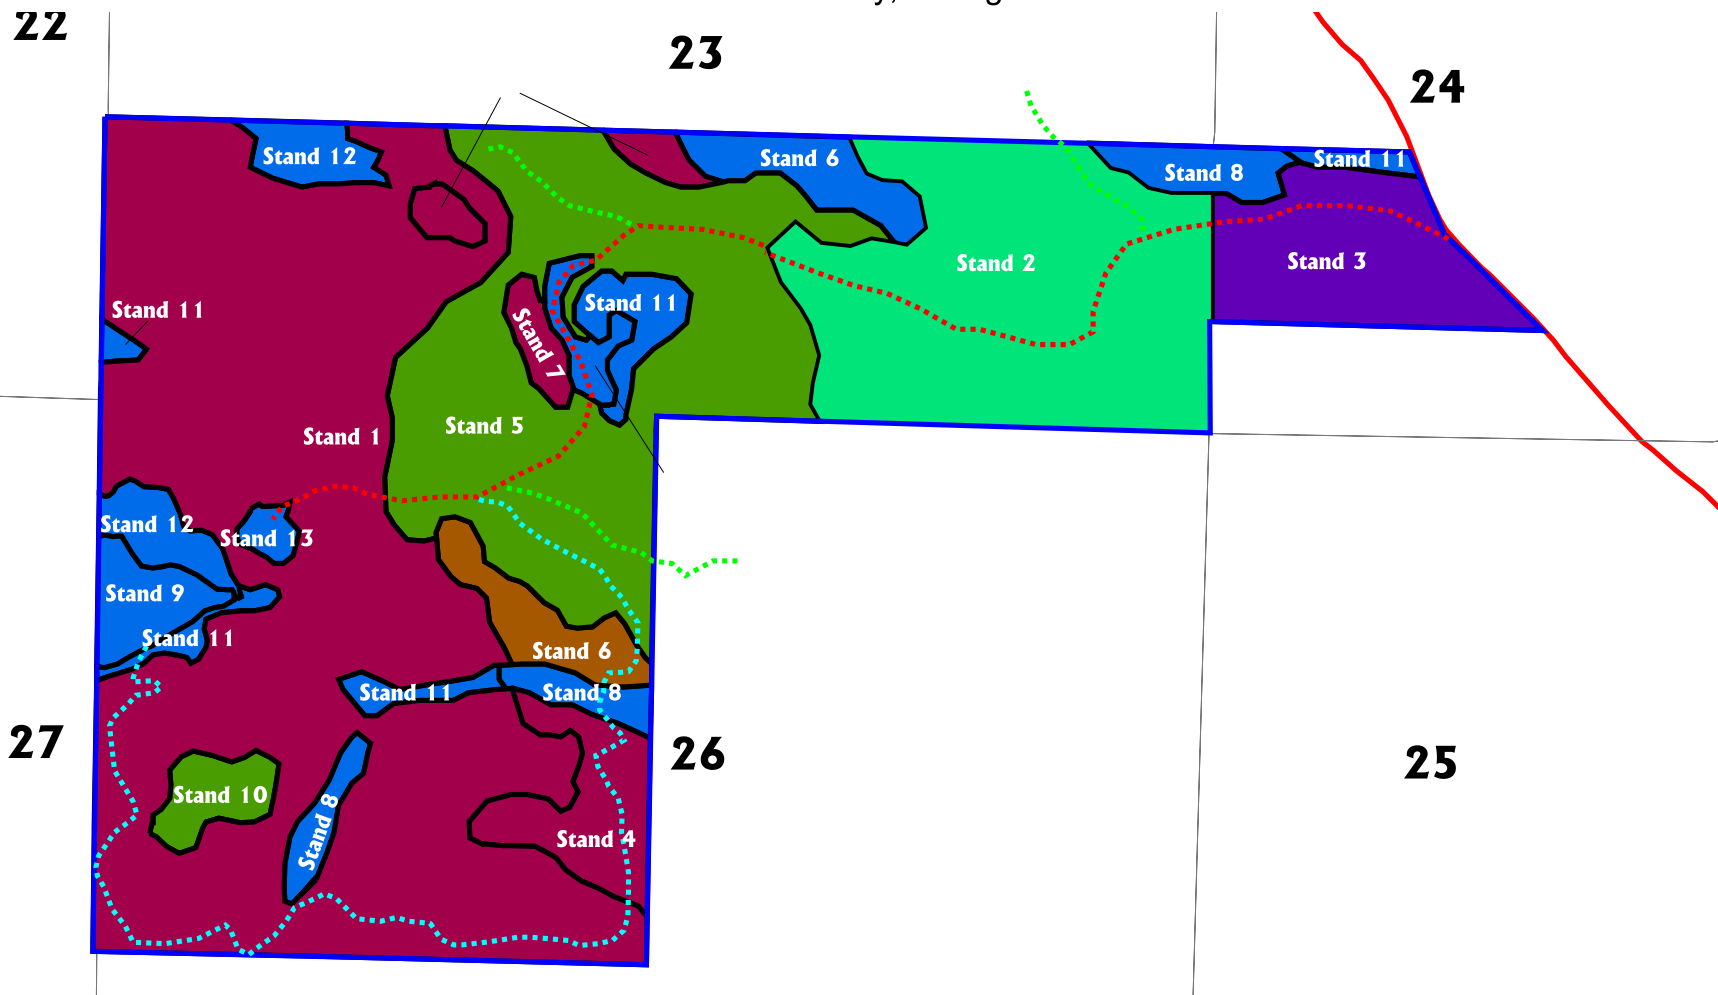

ACTIVITIES MAP
T. _ N - R. _ W.
S1/4 Section 23
NW1/4 Section 26
Landowner County, Michigan

LEGEND

- Property Boundary
- Stand Boundary
- Section Boundary
- Main Drive Trail
- Woods Road
- County Road

Management

- Individual Tree Selection (ITS) 2012-2017
- ITS 2022-27
- ITS/Species Removal 2012-2017
- Species Removal 2012-2017
- No Active Management
- No Active Management / Reevaluate 2022